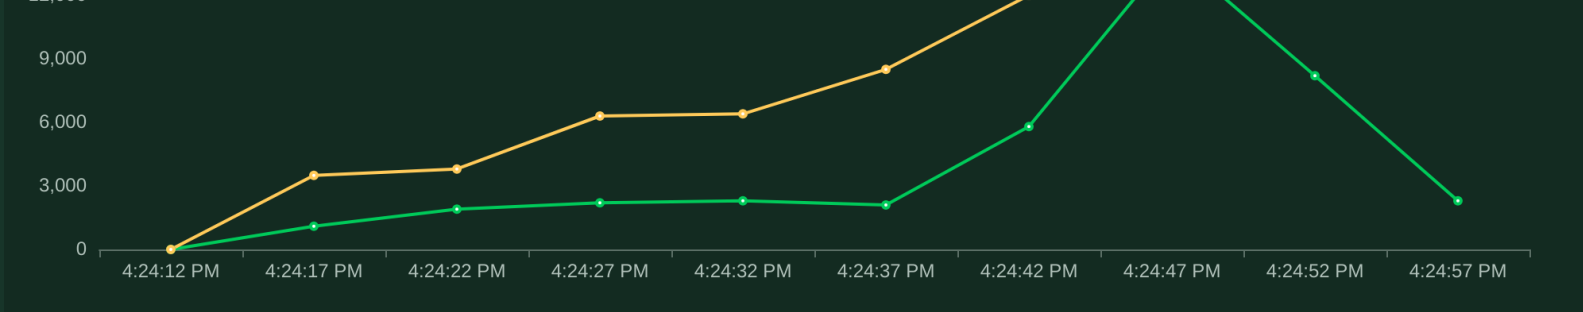

Final ratio

Ratio per User class

- 100.0% WebsiteUser
  - 100.0% create_load

Total ratio

- 100.0% WebsiteUser
  - 100.0% create_load