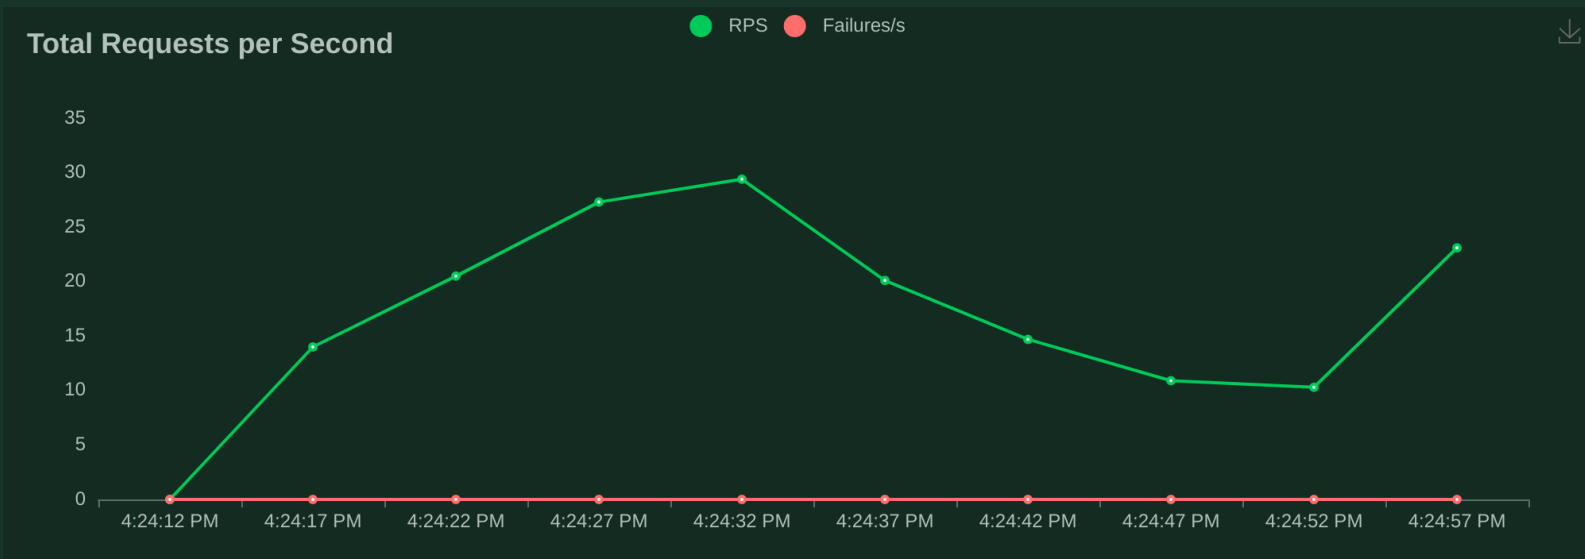

Method	Name	50%ile (ms)	60%ile (ms)	70%ile (ms)	80%ile (ms)	90%ile (ms)	95%ile (ms)	99%ile (ms)	100%ile (ms)
DELETE	/api/resource/Load/f9cc5c9a90	3700	3700	3700	3700	3700	3700	3700	3700
PUT	/api/resource/Load/f9cc5c9a90	590	590	590	590	590	590	590	590
DELETE	/api/resource/Load/fa3e44ffec	5500	5500	5500	5500	5500	5500	5500	5500
PUT	/api/resource/Load/fa3e44ffec	2200	2200	2200	2200	2200	2200	2200	2200
DELETE	/api/resource/Load/fa6b1c0356	15000	15000	15000	15000	15000	15000	15000	15000
PUT	/api/resource/Load/fa6b1c0356	2100	2100	2100	2100	2100	2100	2100	2100
DELETE	/api/resource/Load/fb34a1660a	6000	6000	6000	6000	6000	6000	6000	6000
PUT	/api/resource/Load/fb34a1660a	2200	2200	2200	2200	2200	2200	2200	2200
DELETE	/api/resource/Load/fb3ec65961	16000	16000	16000	16000	16000	16000	16000	16000
PUT	/api/resource/Load/fb3ec65961	1900	1900	1900	1900	1900	1900	1900	1900
DELETE	/api/resource/Load/fd1bd0423c	5100	5100	5100	5100	5100	5100	5100	5100
PUT	/api/resource/Load/fd1bd0423c	2300	2300	2300	2300	2300	2300	2300	2300
DELETE	/api/resource/Load/fd24070006	14000	14000	14000	14000	14000	14000	14000	14000
PUT	/api/resource/Load/fd24070006	1000	1000	1000	1000	1000	1000	1000	1000
DELETE	/api/resource/Load/fe9b0870b5	16000	16000	16000	16000	16000	16000	16000	16000
PUT	/api/resource/Load/fe9b0870b5	2000	2000	2000	2000	2000	2000	2000	2000
DELETE	/api/resource/Load/ffd9476f6e	3500	3500	3500	3500	3500	3500	3500	3500
PUT	/api/resource/Load/ffd9476f6e	1000	1000	1000	1000	1000	1000	1000	1000
Aggregated		2200	2400	5300	6000	8800	14000	15000	16000

Charts