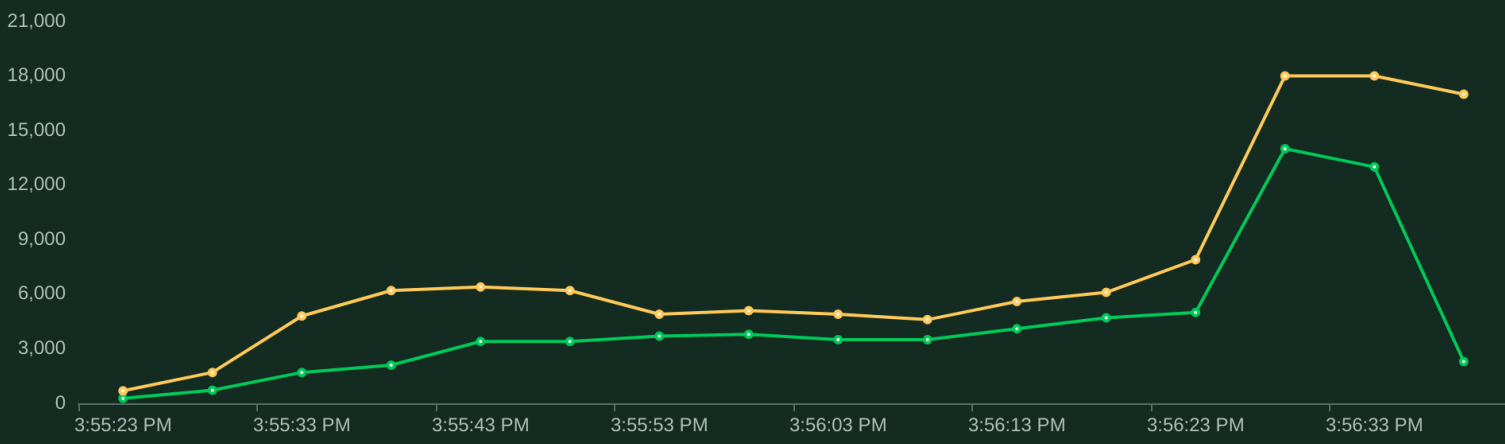

Response Times (ms)

50th percentile 95th percentile